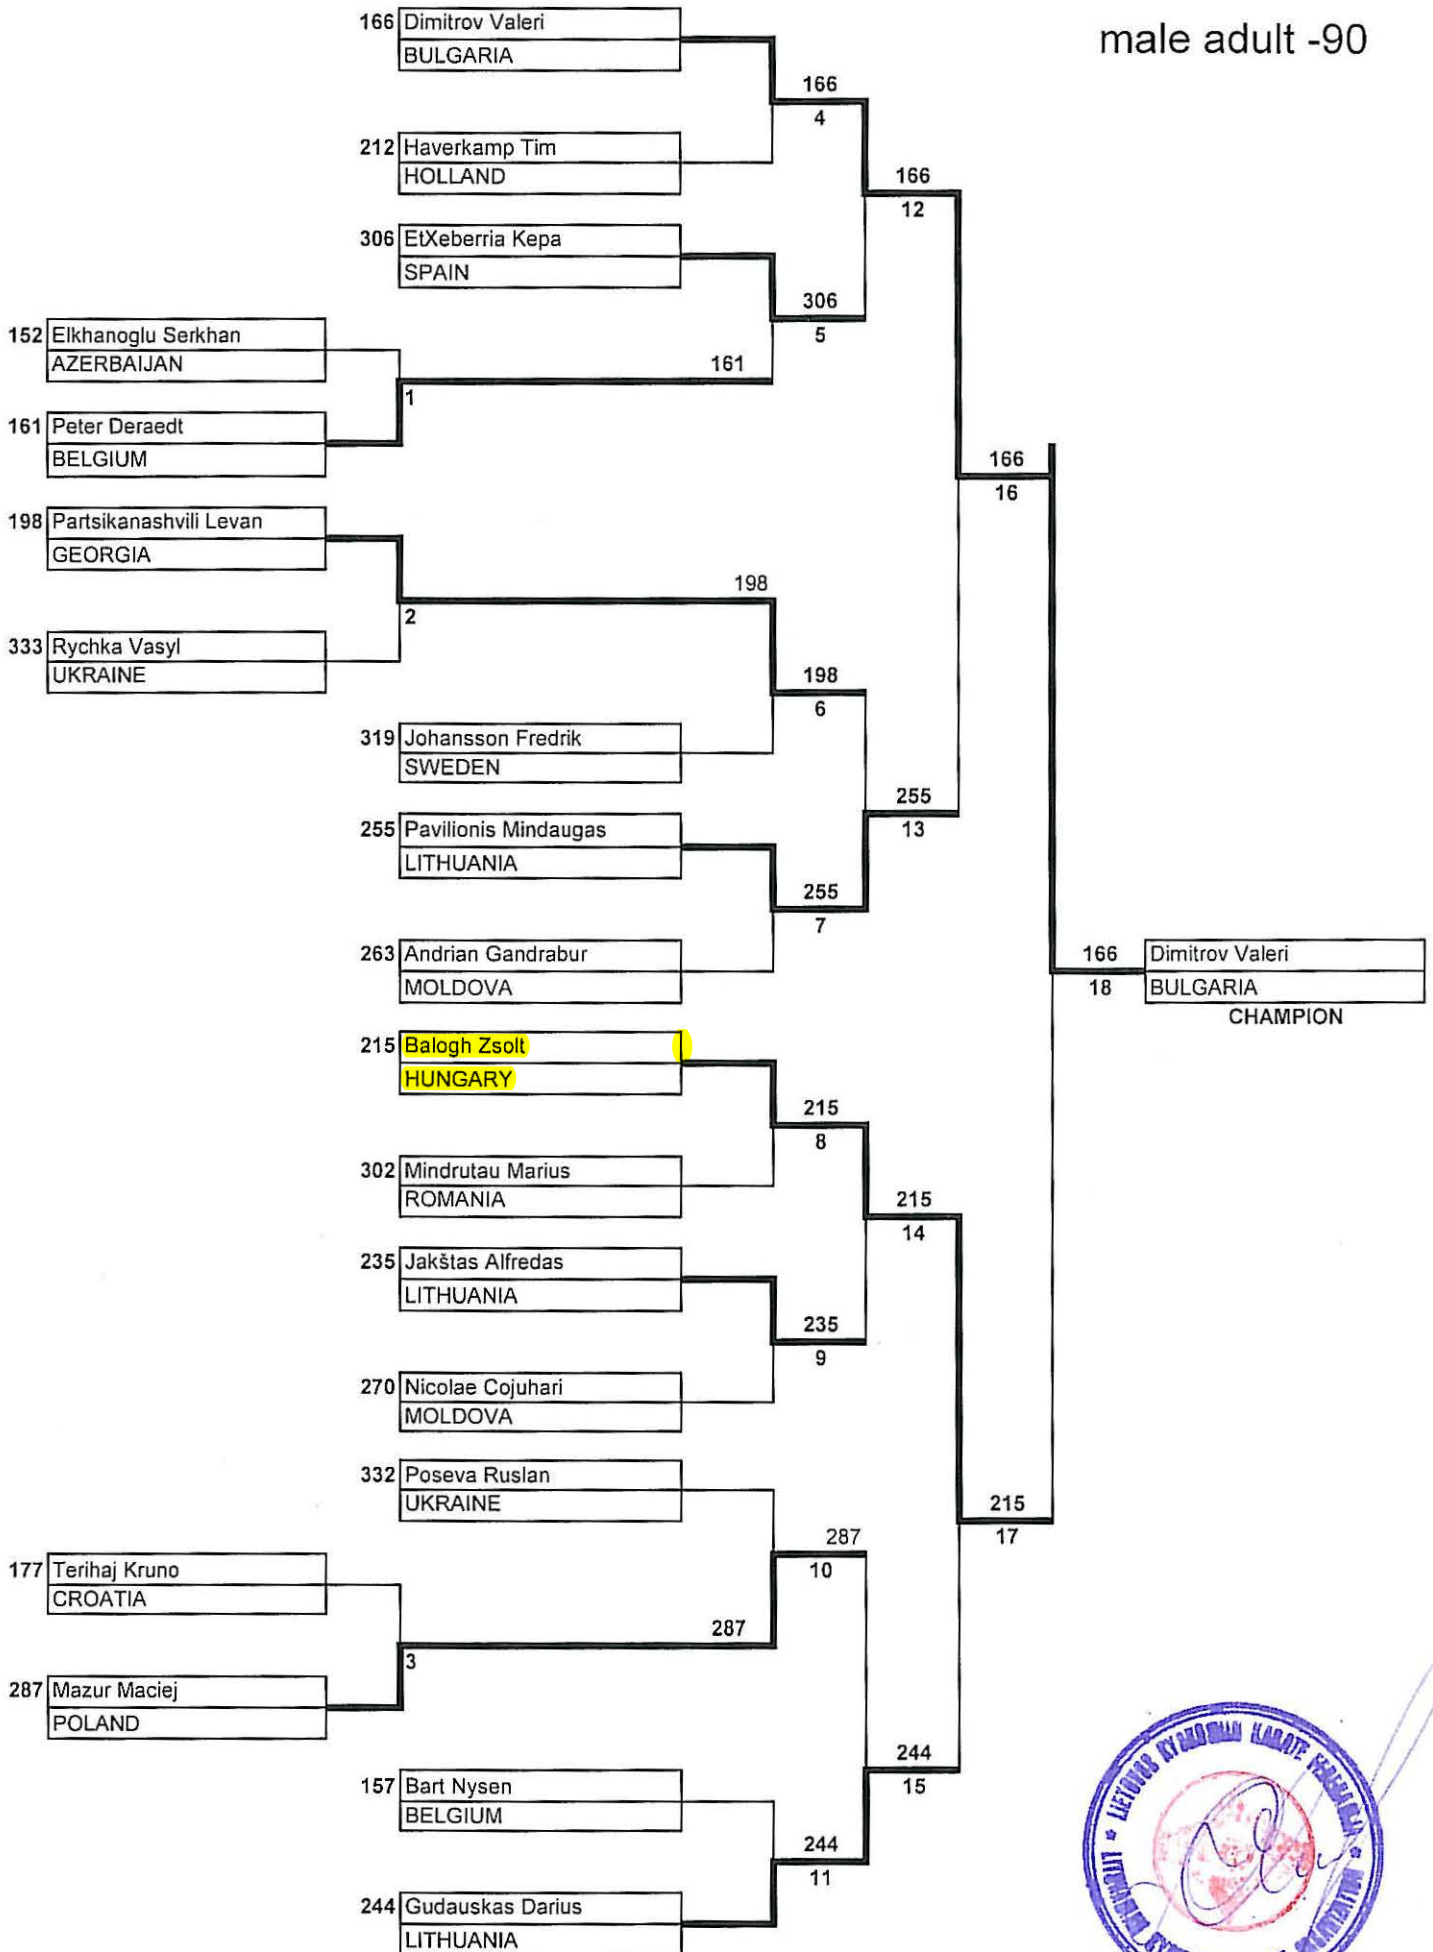

EUROPEAN KYOKUSHIN SHINKYOKUSHIN CHAMPIONSHIP 2011

male adult -70

EUROPEAN KYOKUSHIN SHINKO KYOKUSHIN CHAMPIONSHIP 2011

male adult -80

EUROPEAN KYOKUSHIN SHINKYOKUSHIN CHAMPIONSHIP 2011

male adult -90

EUROPEAN KYOKUSHIN SHINKYOKUSHIN CHAMPIONSHIP 2011

male adult +90

EUROPEAN KYOKUSHIN SHINKYOKUSHIN CHAMPIONSHIP 2011

female adult -55

EUROPEAN KYOKUSHIN SHINKYOKUSHIN CHAMPIONSHIP 2011

female adult -65

EUROPEAN KYOKUSHIN SHINKYOKUSHIN CHAMPIONSHIP 2011

female adult +65