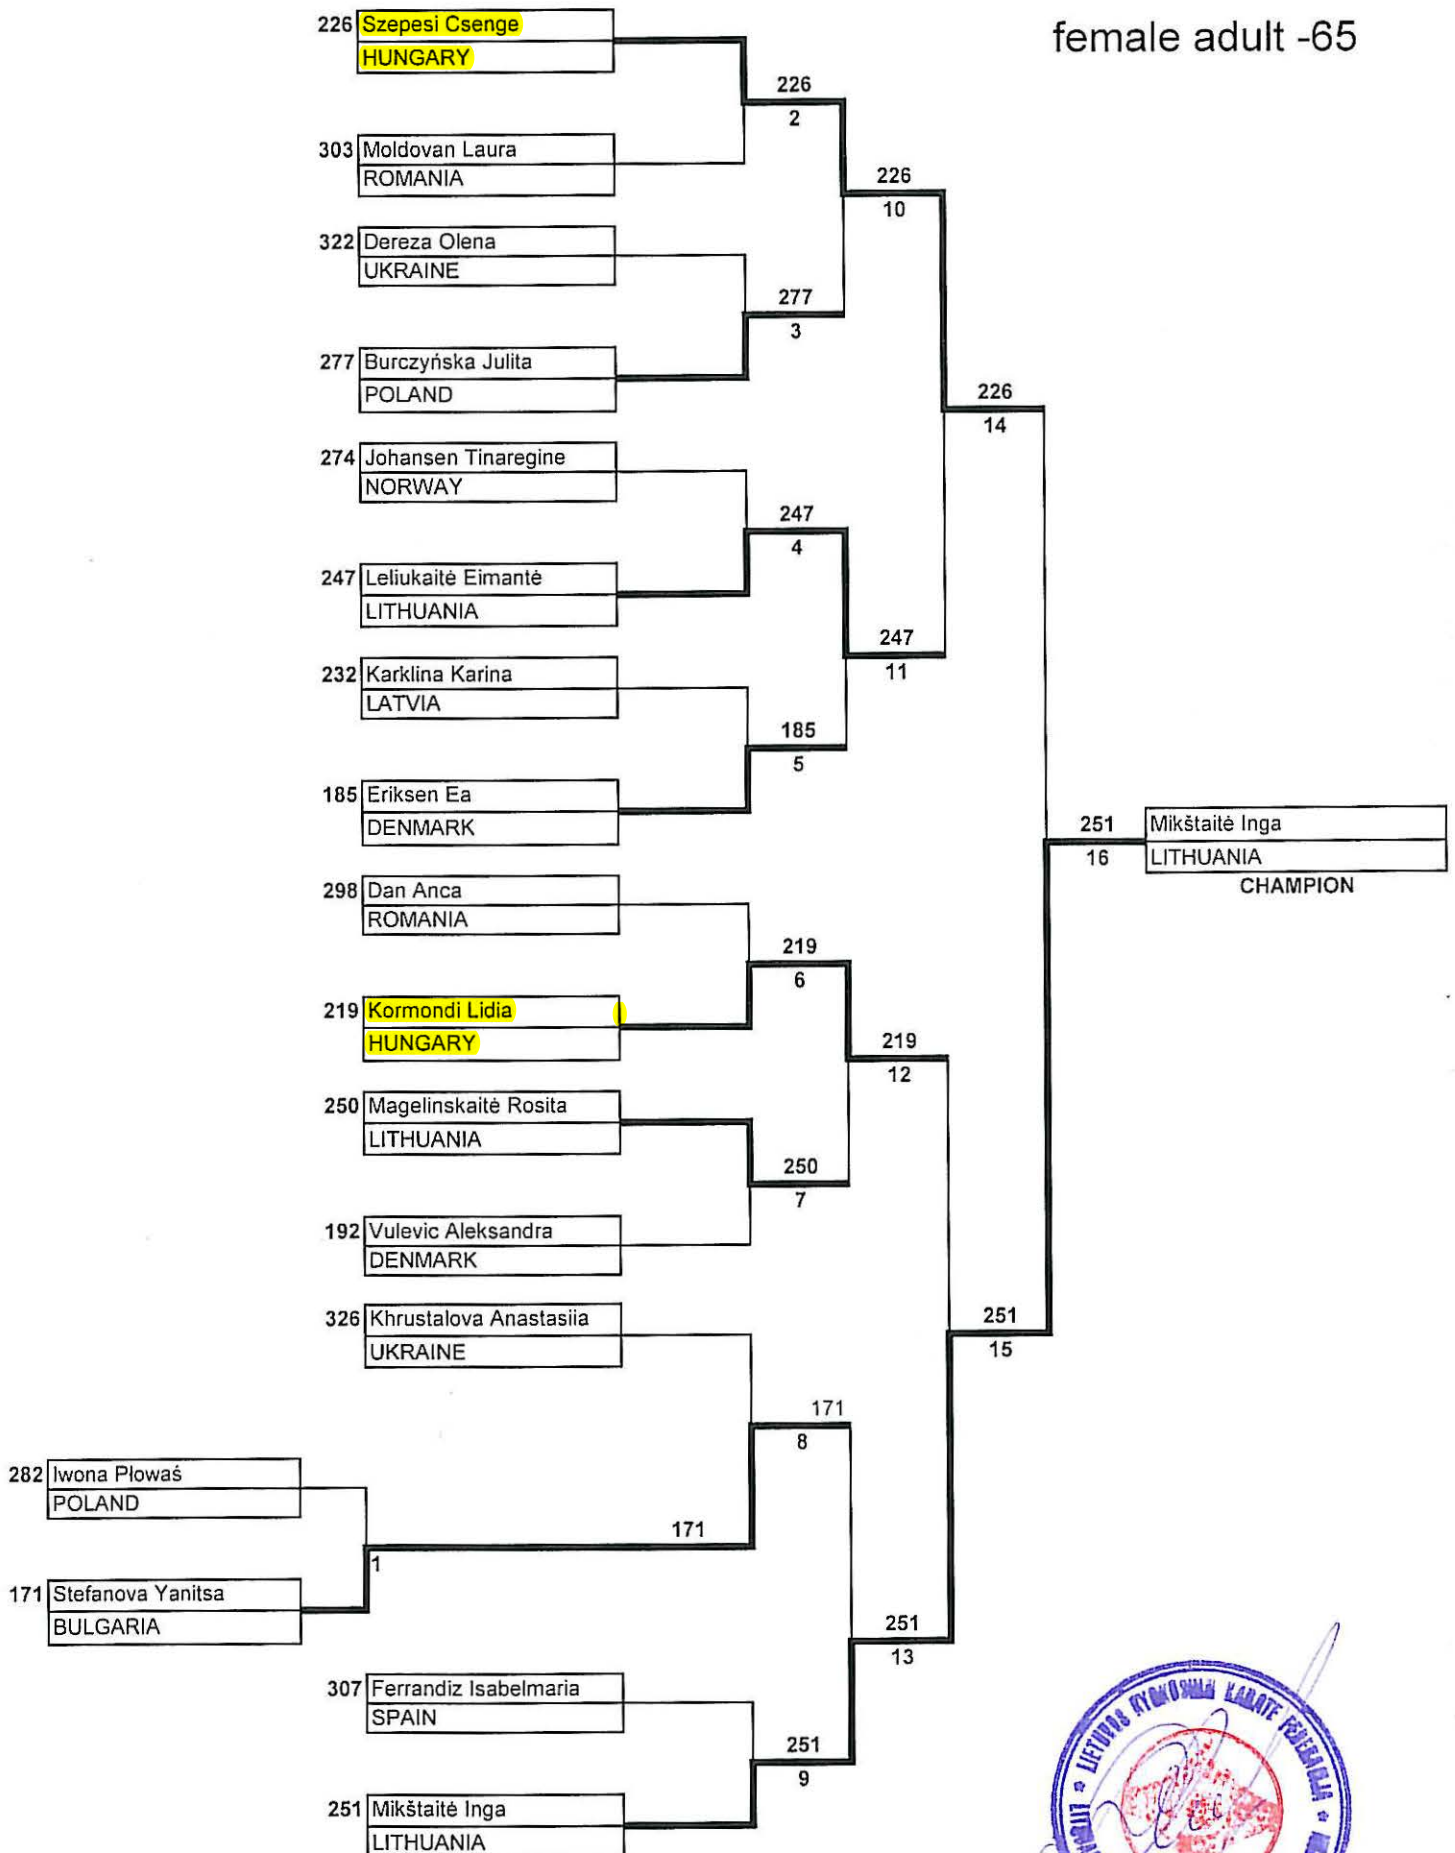

male adult +90

EUROPEAN KYOKUSHIN SHINKYOKUSHIN CHAMPIONSHIP 2011

female adult -55

EUROPEAN KYOKUSHIN SHINKYOKUSHIN CHAMPIONSHIP 2011

female adult -65

EUROPEAN KYOKUSHIN SHINKYOKUSHIN CHAMPIONSHIP 2011

female adult +65