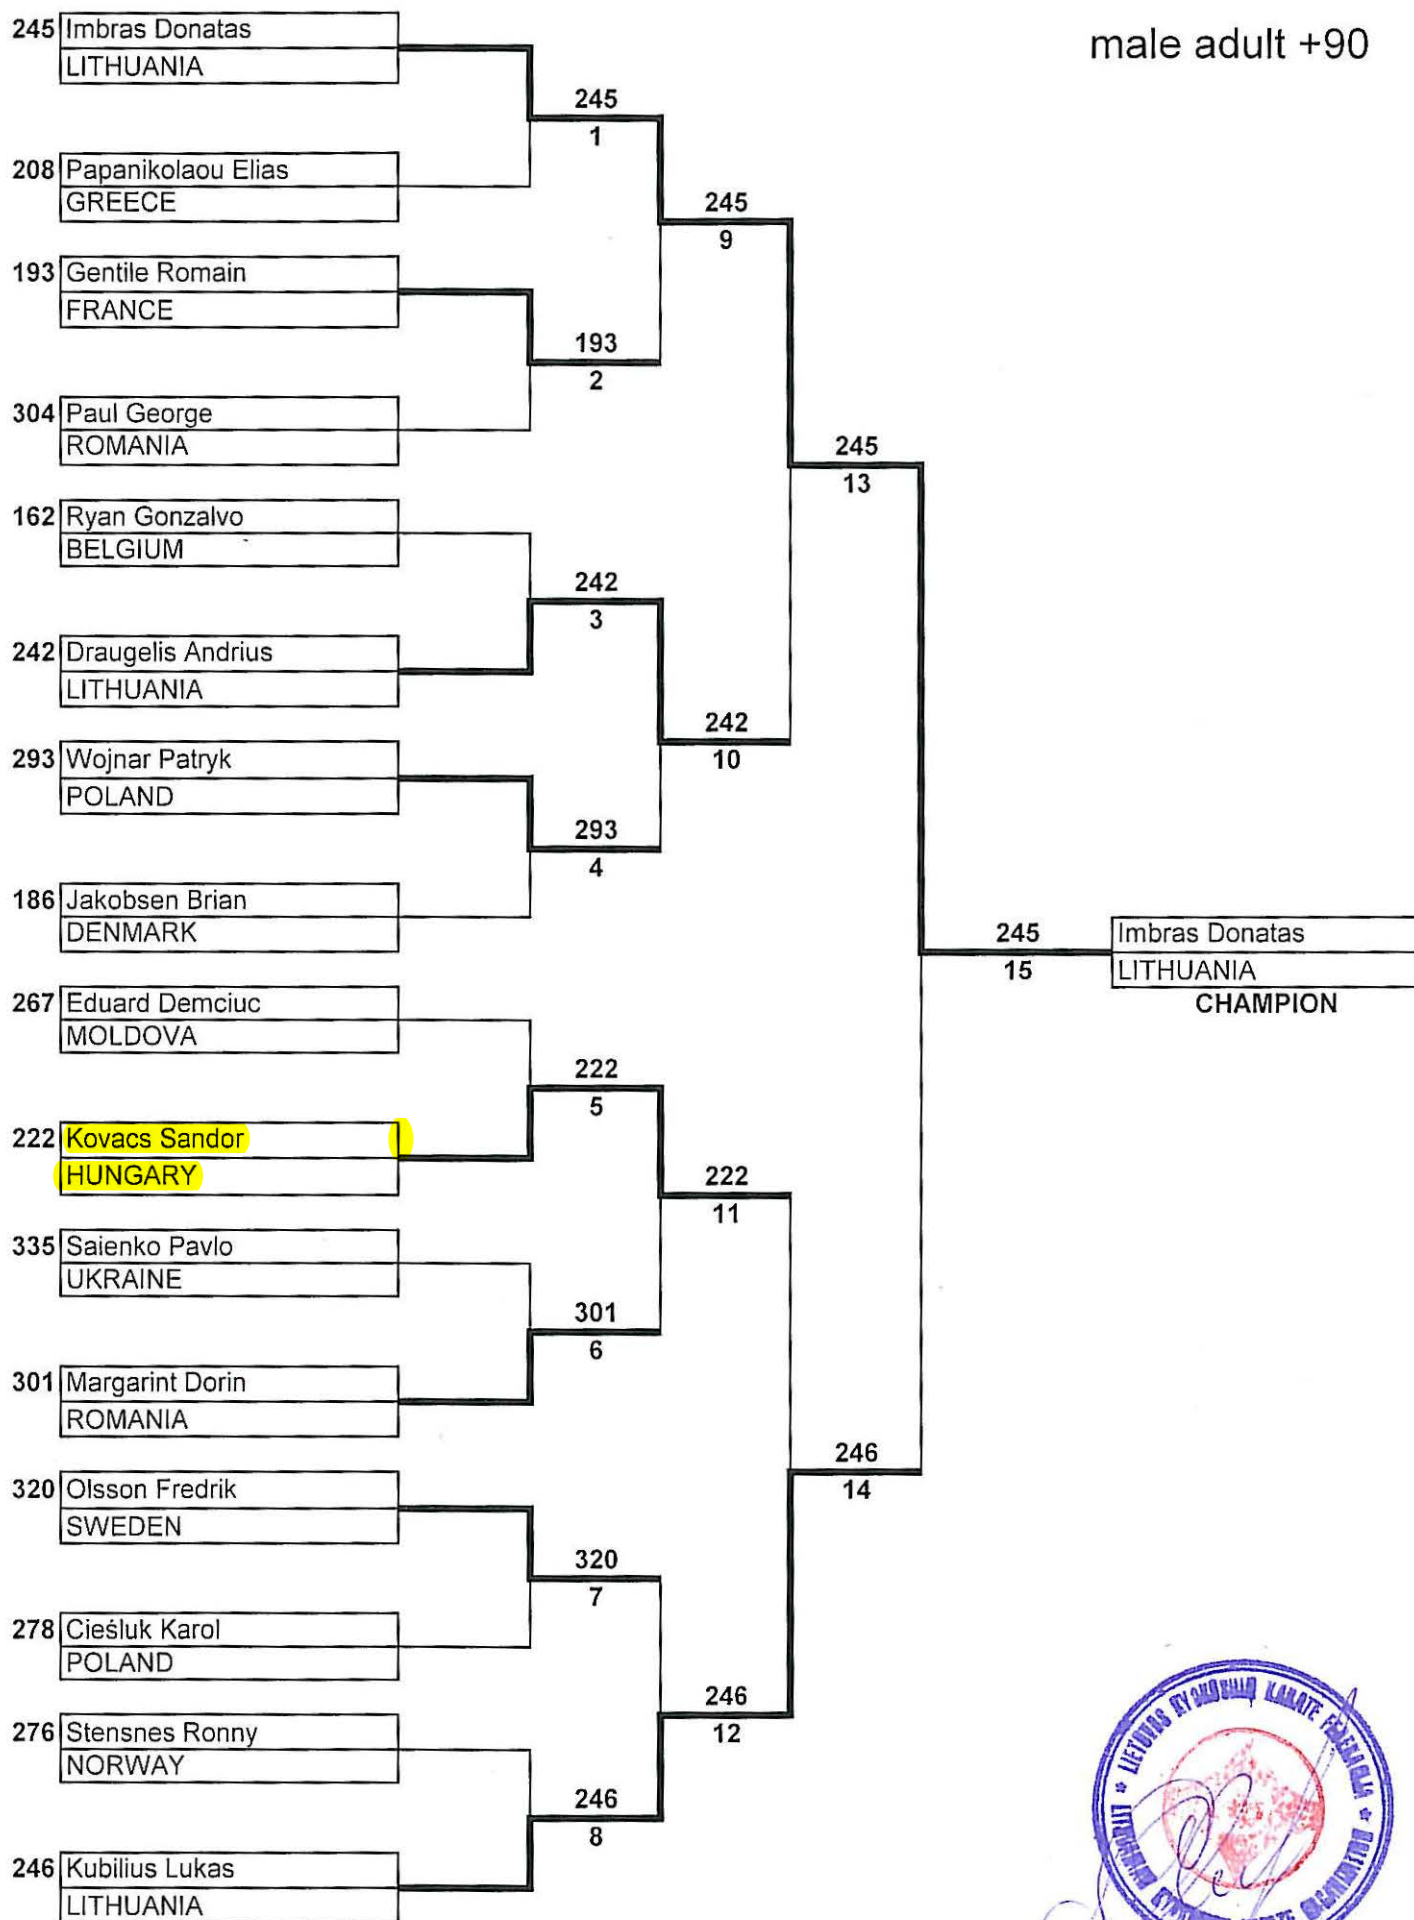

EUROPEAN KYOKUSHIN SHINKYOKUSHIN CHAMPIONSHIP 2011

male adult -70

EUROPEAN KYOKUSHIN SHINKO KYOKUSHIN CHAMPIONSHIP 2011

male adult -80

EUROPEAN KYOKUSHIN SHINKYOKUSHIN CHAMPIONSHIP 2011

male adult -90

EUROPEAN KYOKUSHIN SHINKYOKUSHIN CHAMPIONSHIP 2011

male adult +90

EUROPEAN KYOKUSHIN SHINKYOKUSHIN CHAMPIONSHIP 2011

female adult -55

EUROPEAN KYOKUSHIN SHINKYOKUSHIN CHAMPIONSHIP 2011

female adult -65

EUROPEAN KYOKUSHIN SHINKYOKUSHIN CHAMPIONSHIP 2011

female adult +65