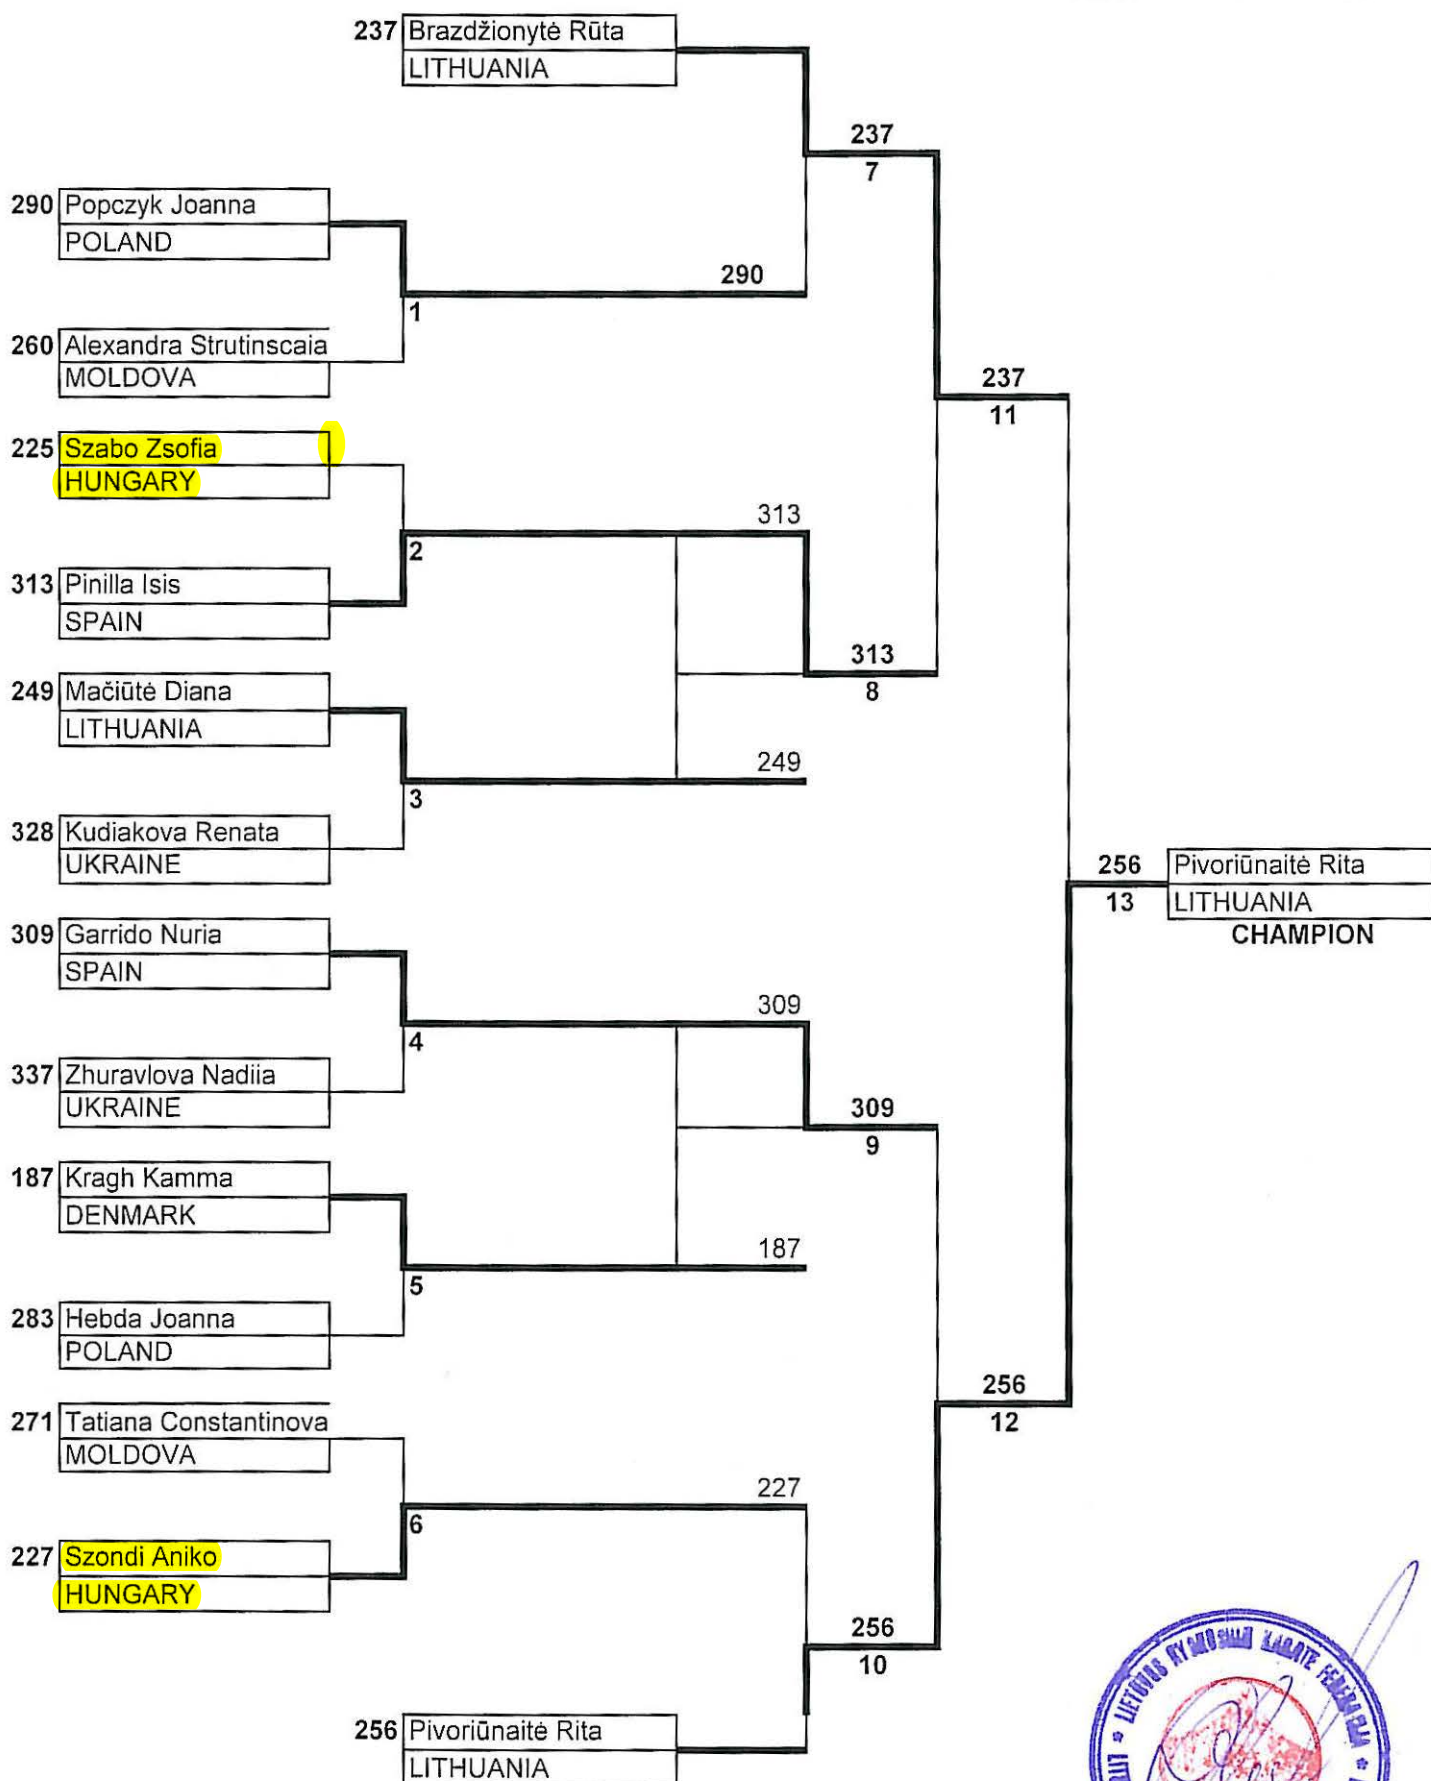

EUROPEAN KYOKUSHIN SHINKYOKUSHIN CHAMPIONSHIP 2011

male adult -70

EUROPEAN KYOKUSHIN SHINKO KYOKUSHIN CHAMPIONSHIP 2011

male adult -80

EUROPEAN KYOKUSHIN SHINKYOKUSHIN CHAMPIONSHIP 2011

male adult -90

EUROPEAN KYOKUSHIN SHINKYOKUSHIN CHAMPIONSHIP 2011

male adult +90

EUROPEAN KYOKUSHIN SHINKYOKUSHIN CHAMPIONSHIP 2011

female adult -55

EUROPEAN KYOKUSHIN SHINKYOKUSHIN CHAMPIONSHIP 2011

female adult -65

EUROPEAN KYOKUSHIN SHINKYOKUSHIN CHAMPIONSHIP 2011

female adult +65